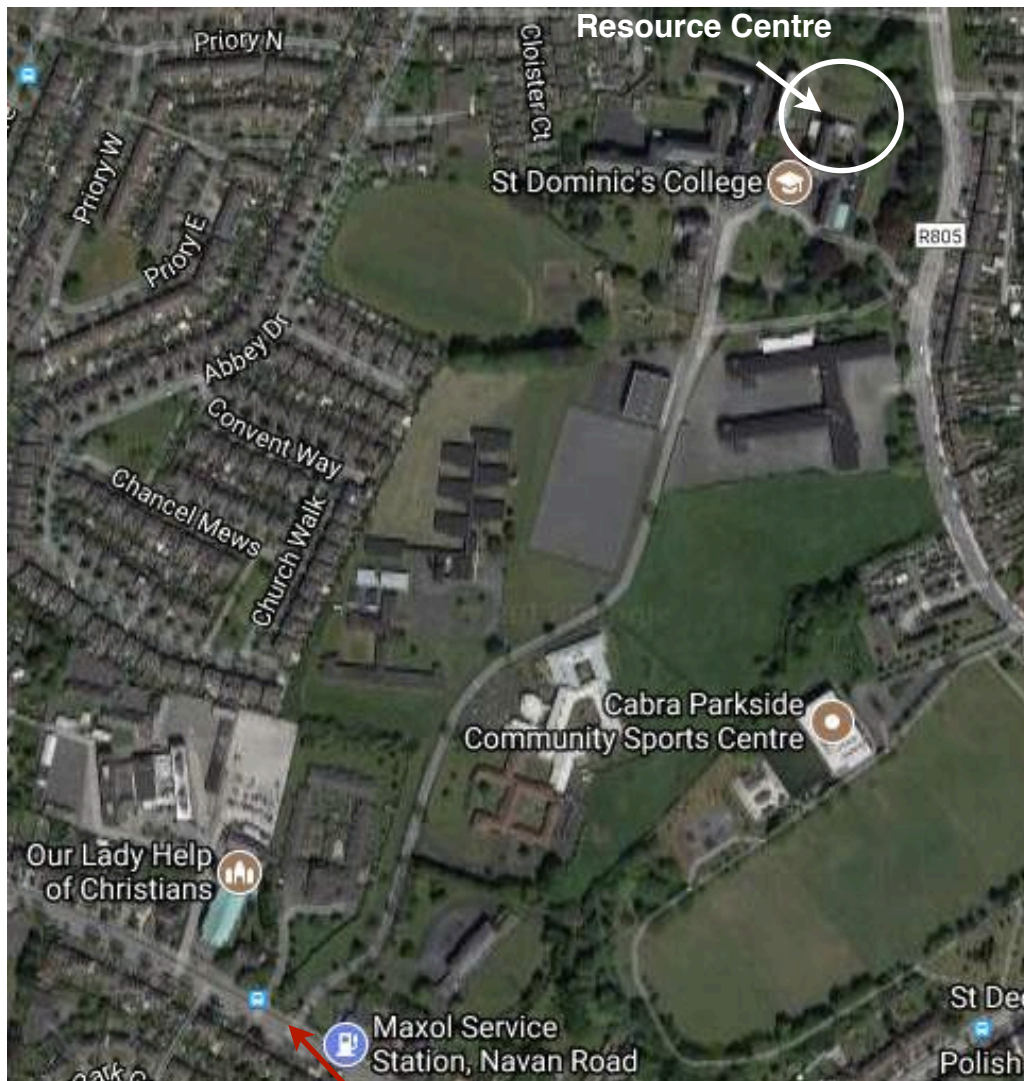

Arial view of Dominican Campus: